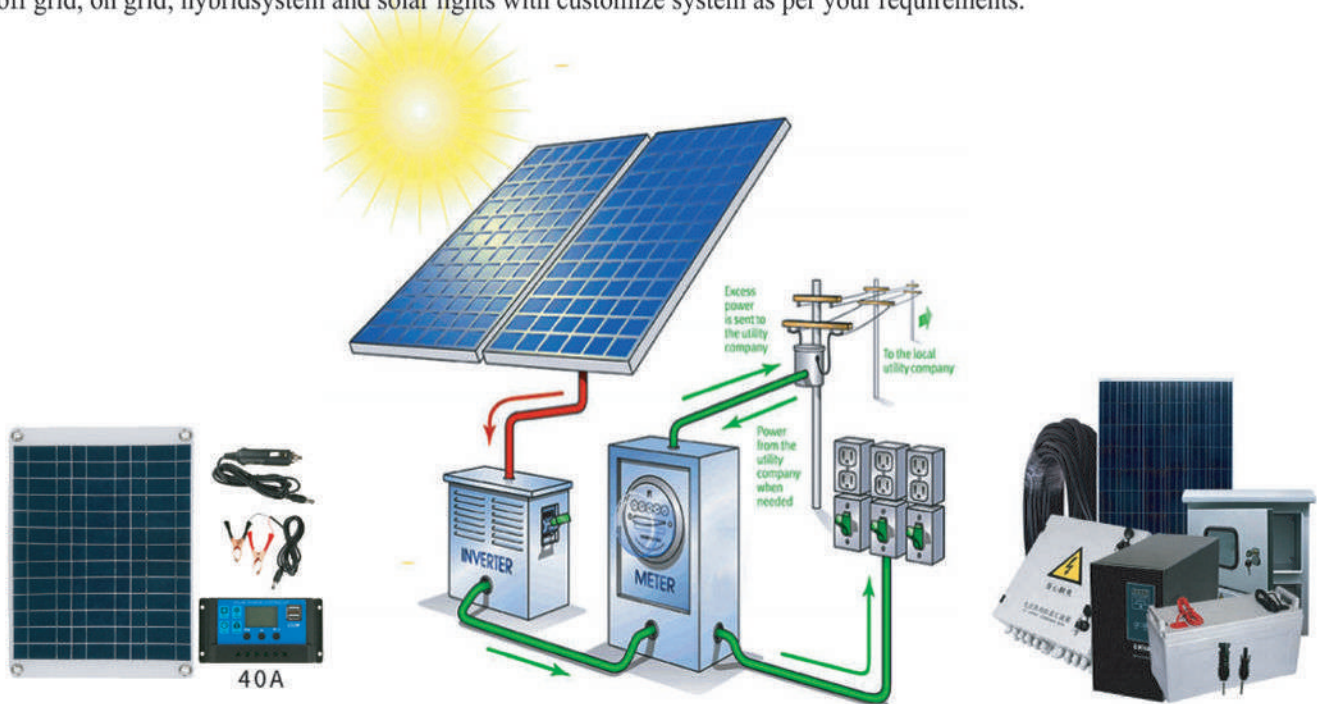

Solar Power :

Power Engineers BD, design renewable energy especially in solar power for rural urban and industrial segments where it is required. Days are changing, world are given more emphasis on renewable energy beside fossil fuel due to create less risk of harm of mammal. Besides, our government has been announced ordnance to must use solar power fornew infrastructure like bridge, mills, factory, home ware houseand in everywhere to less environmental effects. By the continuation andconfiguration of solar power we are supporting you off grid, on grid; hybridsystem and solar lights with customize system as per your requirements.